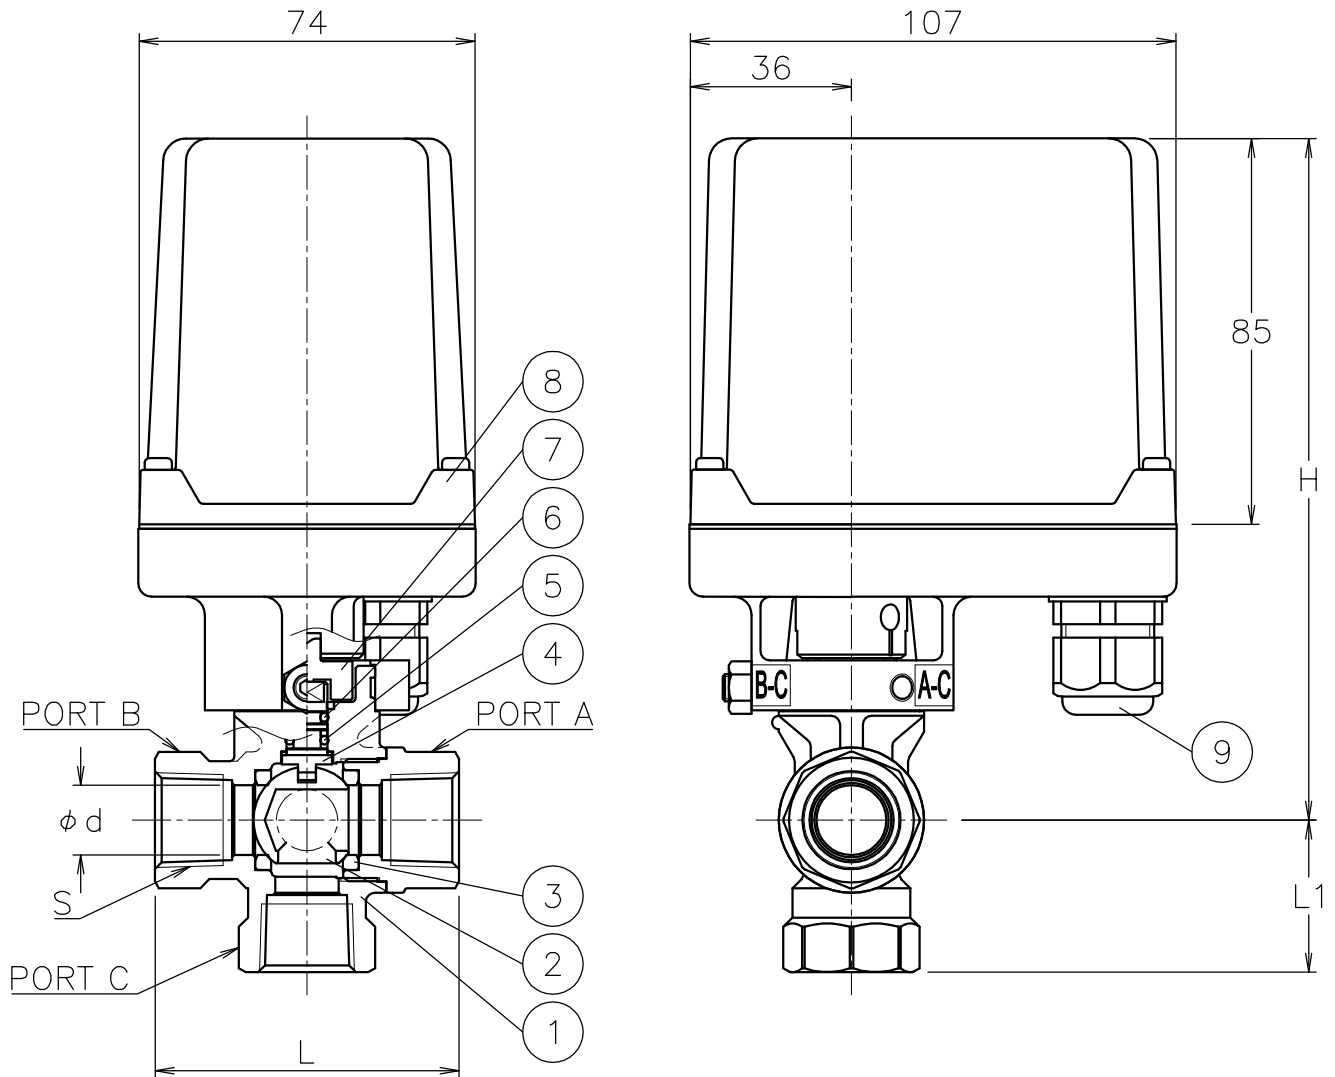

Size [mm]	S	d	L	L1	H	Weight [kg]	Cv (P1/P2)	Actuator	Sizing code
15	Rc 1/2	14	67	34	151	1.3	5	ACR-030	0

NOTE

(a) Cable acceptance: 5φ to 10.5φ mm.

Flow paths

Position 1 (P1)

Position 2 (P2)

9	Cable gland	NYLON 6	1	G 3/8 (a)
8	Actuator	ADC12/PC Cover	1	
7	Joint	SUS304	1	
6	O-ring	NBR	1	
5	O-ring	FKM	1	
4	Stem	SUS304	1	Cr plated
3	Seat	R-PTFE	2	
2	Ball	SUS304	1	
1	Body	SCS13A	1	
No	DESCRIPTION	MATERIALS	REQ'D	REMARKS

			APPR'D	H.F	TITLE	Threaded End Rc TV type electric emergency shut off 3 way ball valve				
			CHK'D	K.Y		MODEL	ACRTV205TTP			
			DESIGN		SCALE		NON	DWG No.	TV-05TTP-AC3-EN	
MARK	DATE	BY	DATE	'17-05-17						
REVISIONS										
MV-2620										