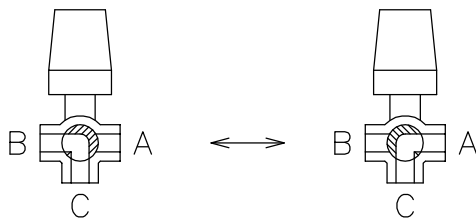

Size [mm]	S	d	L	L1	H	Weight [kg]	Cv (P1/P2)	Actuator	Sizing code
15	Rc 1/2	14	67	34	151	1.3	5	ACR-030	0

NOTE

(a) Cable acceptance: 5φ to 10.5φ mm.

Flow paths

Position 1 (P1)

Position 2 (P2)

9	Cable gland	NYLON 6	1	G 3/8 (a)
8	Actuator	ADC12/PC Cover	1	
7	Joint	SUS304	1	
6	O-ring	NBR	1	
5	O-ring	FKM	1	
4	Stem	SUS304	1	Cr plated
3	Seat	R-PTFE	2	
2	Ball	SUS304	1	
1	Body	SCS13A	1	
No	DESCRIPTION	MATERIALS	REQ'D	REMARKS

			APPR'D	H.F	TITLE	Threaded End Rc TV type electric emergency shut off 3 way ball valve				
			CHK'D	K.Y		MODEL	ACRTV205TTP			
			DESIGN		SCALE		NON	DWG No.	TV-05TTP-AC3-EN	
MARK	DATE	BY	DATE	'17-05-17						
REVISIONS										
MV-2620										