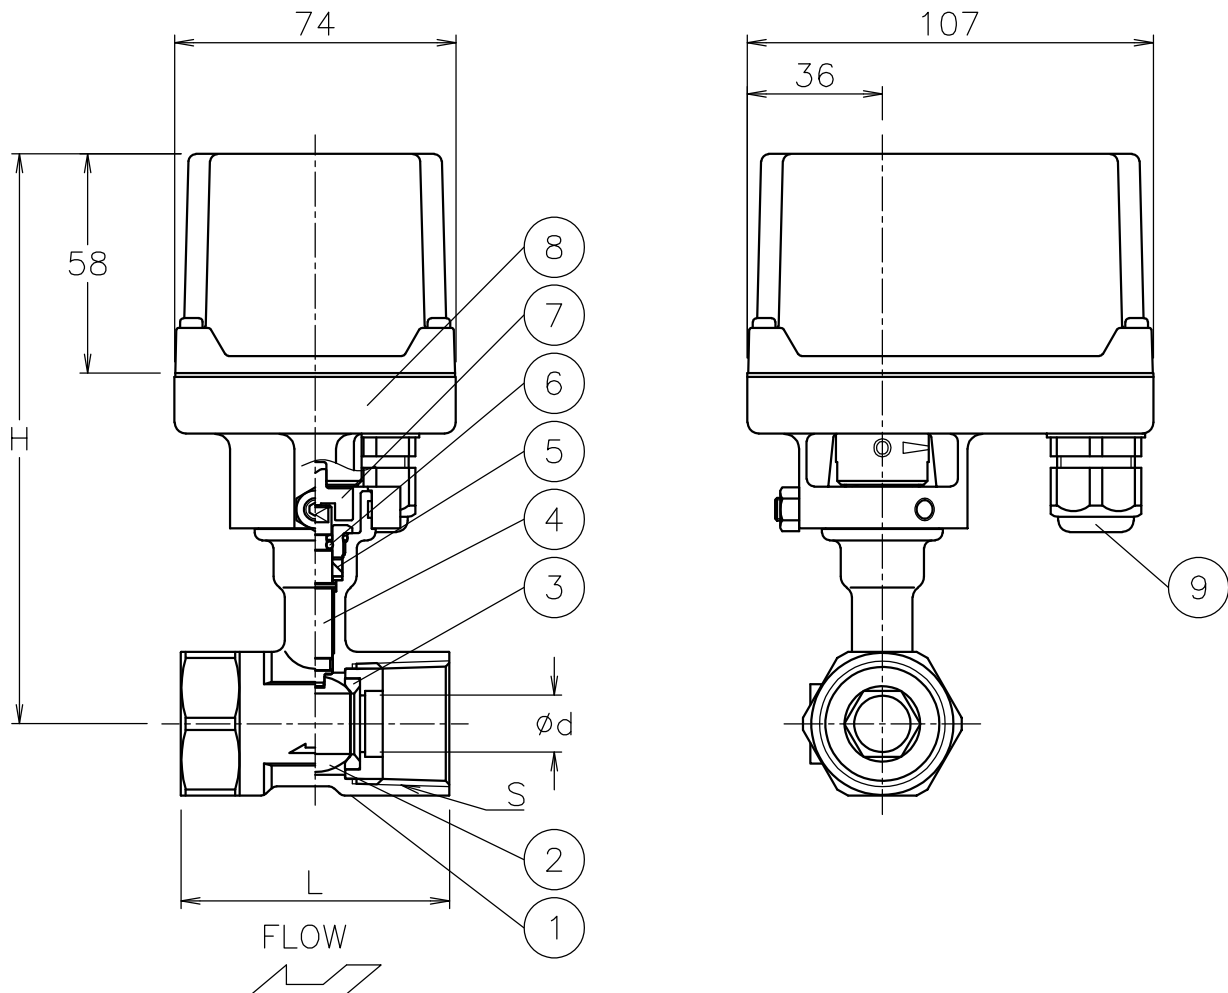

Size [mm]	S	d	L	H	Weight [kg]	Cv	Actuator		Sizing code
15	Rc 1/2	9.2	56	146	1.3	5	AM1-030	AM2-030	0
20	Rc 3/4	12.5	58	149	1.4	10	AM1-030	AM2-030	0
25	Rc 1	16	71	151	1.5	15	AM1-030	AM2-030	0

NOTE

(a) Cable acceptance 5φ to 10.5φ mm.

9	Cable gland	NYLON 6	1	G 3/8 (a)
8	Actuator	ADC12/PC Cover	1	
7	Joint	SUS304	1	
6	O-ring	FKM	1	
5	Packing	PTFE	1	
4	Stem	SUS304	1	
3	Seat	R-PTFE	2	
2	Ball	SUS304	1	
1	Body	SCS13A	1	
No	DESCRIPTION	MATERIALS	REQ'D	REMARKS

			APPR'D	H.F	TITLE	Threaded End Rc AE type motorized ball valve				
			CHK'D	K.Y		MODEL	AM1AE*05TTP AM2AE*05TTP			
			DESIGN		MARK		DATE	BY	DATE	9-11-26
			DRAWN	S.O			SCALE	NON	DWG No.	AE-05TTP-AM4-EN
REVISIONS			 NIPPON VALVE CONTROLS, INC.							
MV-2814										